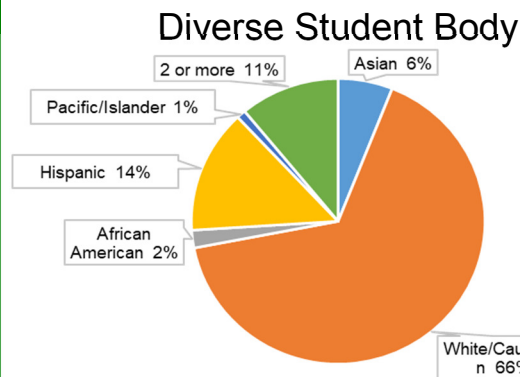

10 *great* things about

St. Patrick School

- ♣ Student-centered Catholic culture
- ♣ Outstanding, rigorous curriculum
- ♣ Caring and well qualified staff
- ♣ A diverse and welcoming school community
- ♣ Fosters service oriented and compassionate leaders
- ♣ Innovative and hands-on K-8 STEM programs
- ♣ Seamless integration of faith into daily lessons and activities
- ♣ Safe and nurturing environment
- ♣ Recognizes and addresses each child's needs
- ♣ The best educational value in Lake County

15020 W. Wadsworth Rd.
Wadsworth, IL 60083
847-623-8446

sps@stpatrickwadsworth.org
www.spswadsworth.org
Facebook: SPSWadsworth

**14 CLUBS
4 SPORTS**

St. Patrick School

BY THE NUMBERS

**THE COST PER DAY TO
EDUCATE A CHILD.**

Faith, Community & Teachers Rank High