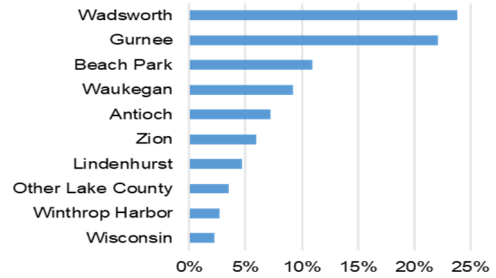

15020 W. Wadsworth Rd.
Wadsworth, IL 60083
847-623-8446

sps@stpatrickwadsworth.org
www.spswadsworth.org
Facebook: SPSWadsworth

**14 CLUBS
4 SPORTS**

St. Patrick School

BY THE NUMBERS

Serving Wadsworth, Lake County and Wisconsin