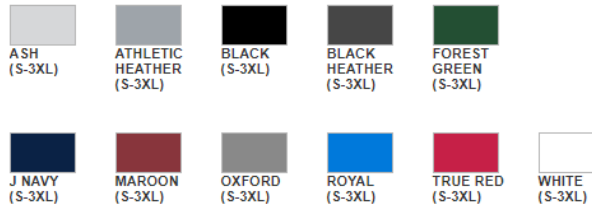

Color Shown: Forest Green

A4

NB5281

A4 Youth Cooling Performance Power
Mesh Practice Short

[Email this Page](#) | [Create Spec PDF](#)

8 Available Colors - Hover over swatch to preview. Click swatch to keep selection.

"Yay!"
"Just right!"
"Lookin' good!"

Sweatpants Size Guidelines

SHOP PRODUCTS ▾

ROLL OVER IMAGE

Color Shown: Black

View All Colors in Gallery

JERZEES® 973 Jerzees Adult NuBlend® Fleece Sweatpants

[Email this Page](#) | [Create Spec PDF](#)

11 Available Colors - Hover over swatch to preview. Click swatch to keep selection.

Alphabetical
 Shade

[Features](#)
[Specs & Sizing](#)
[Companions](#)
[Similar](#)

Product Specifications ?

	S	M	L	XL	2XL	3XL	-	-	-	-
INSEAM LENGTH	30.5	31	31.5	32	32.5	33	-	-	-	-
WAIST WIDTH	26	28	30	32	34	36	-	-	-	-

26 Available Colors - Hover over swatch to preview. Click swatch to keep selection.

Alphabetical Shade

ASH (S-XL)

ATHLETIC HEATHER (S-XL)

BLACK (S-XL)

BLACK HEATHER (S-XL)

BURNT ORANGE (S-XL)

CALIFORNIA BLUE (S-XL)